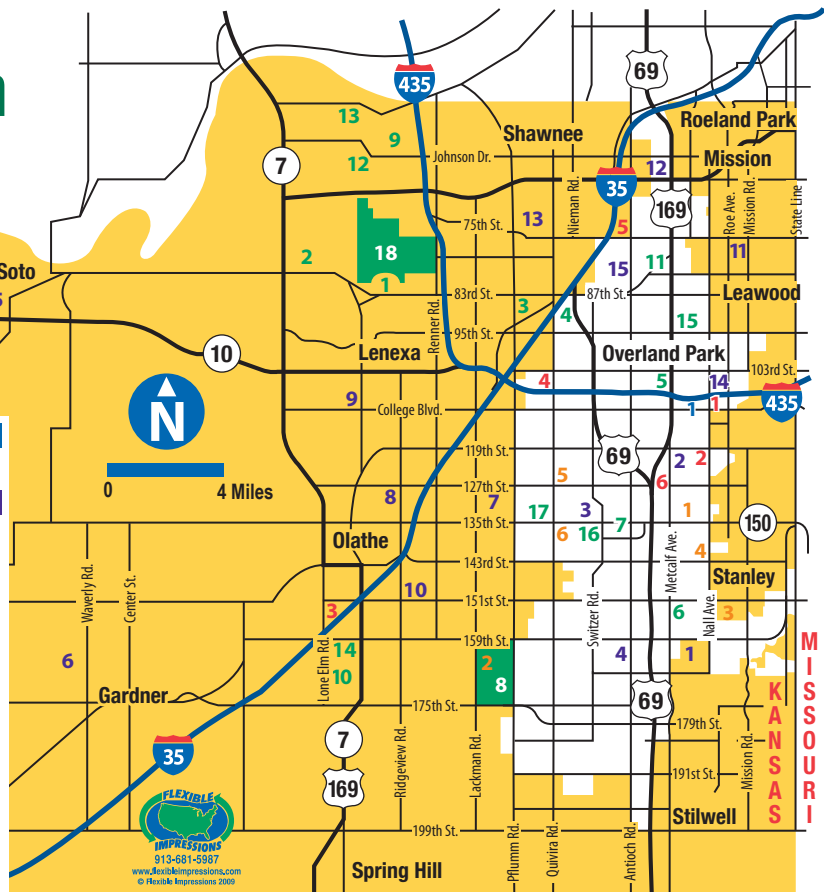

PARKS & RECREATION FACILITIES

- 1 3&2 Baseball Lenexa
- 2 3&2 Baseball Shawnee
- 3 All American Indoor Sports Lenexa
- 4 All American Indoor Sports OP
- 5 Athletic Club of Overland Park
- 6 Blue Valley Activity Center
- 7 Blue Valley Recreation Complex
- 8 Heritage Park
- 9 Ice Sports KC
- 10 Lone Elm Softball
- 11 Matt Ross Community Center
- 12 Mid-America Sports Complex
- 13 Mid-America West Sports Complex / Okun Fieldhouse
- 14 Olathe District Activities Center
- 15 Overland Park Raquet Club
- 16 Overland Park Soccer Complex
- 17 Pepsi Ice Midwest & Fitness Center
- 18 Shawnee Mission Park

GOLF COURSES

- 1 Deer Creek Golf Club
- 2 Heritage Park Golf Club
- 3 Ironhorse Golf Club
- 4 Nicklaus Golf Club at Lions Gate
- 5 Overland Park Golf Club
- 6 St. Andrews Golf Club

HOSPITALS

- 1 Children's Mercy South
- 2 Menorah Medical Center
- 3 Olathe Medical Center
- 4 Overland Park Regional Med. Ctr
- 5 Shawnee Mission Medical Center
- 6 St. Lukes South

Johnson County

CONVENTION CENTER

- 1 Overland Park Convention Center

HIGH SCHOOLS

- 1 Blue Valley HS
- 2 Blue Valley North HS
- 3 Blue Valley Northwest HS
- 4 Blue Valley West HS
- 5 DeSoto HS
- 6 Gardner-Edgerton HS
- 7 Olathe East HS
- 8 Olathe North HS
- 9 Olathe Northwest HS
- 10 Olathe South HS
- 11 SM East HS
- 12 SM North HS
- 13 SM Northwest HS
- 14 SM South HS
- 15 SM West HS