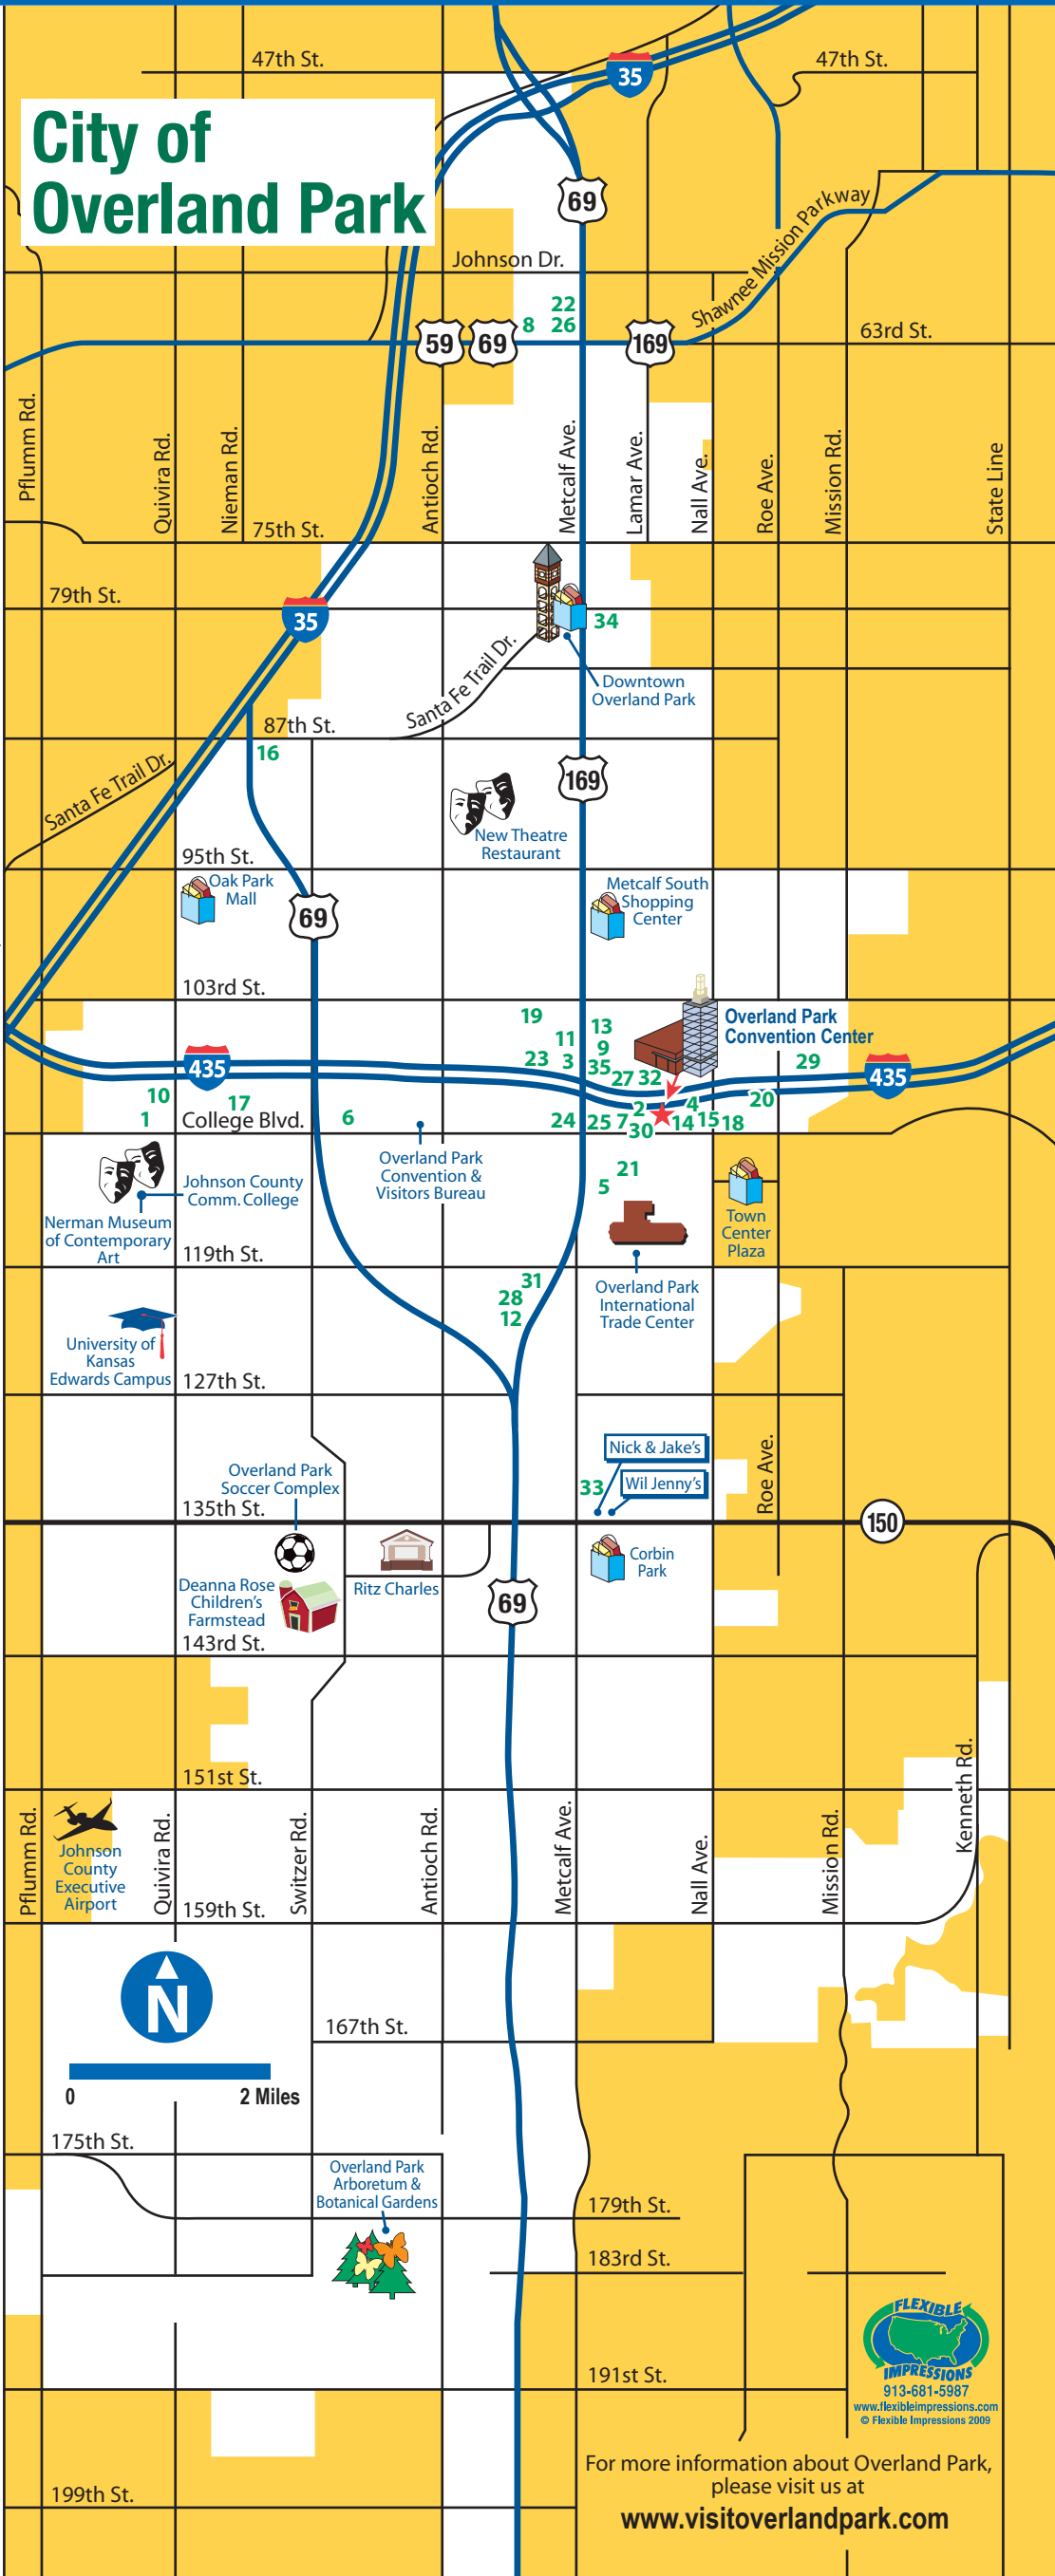

PANEL 1

PANEL 2

PANEL 3

OVERLAND PARK HOTELS

- 1 Candlewood Suites**
11001 Oakmont Street
913-469-5557
- 2 Chase Suite Hotel**
6300 West 110th Street
913-491-3333
- 3 Comfort Inn & Suites**
7200 West 107th Street
913-648-7858
- 4 Courtyard by Marriott / Convention Ctr.**
11001 Woodson Street
913-317-8500
- 5 Courtyard by Marriott / Overland Park**
11301 Metcalf Avenue
913-339-9900
- 6 Doubletree Hotel / Corporate Woods**
10100 College Boulevard
913-451-6100
- 7 Drury Inn & Suites**
10963 Metcalf Avenue
913-345-1500
- 8 EconoLodge Inn & Suites**
7508 Shawnee Mission Parkway
913-262-9600
- 9 Embassy Suites / Overland Park**
10601 Metcalf Avenue
913-649-7060
- 10 Extended Stay America**
10750 Quivira Road
913-661-9299
- 11 Extended Stay Deluxe**
7201 West 106th Street
913-642-2299
- 12 Fairfield Inn & Suites**
12440 Blue Valley Parkway
913-338-3600
- 13 Hampton Inn**
10591 Metcalf Avenue Frontage Rd.
913-341-1551
- 14 Hilton Garden Inn**
5800 College Boulevard
913-345-2661
- 15 Holiday Inn & Suites / Convention Ctr.**
10920 Nall Avenue
913-312-0900
- 16 Holiday Inn & Suites OP West**
8787 Reeder Road
913-888-8440
- 17 Holtze Executive Village**
11400 College Boulevard
913-344-8100
- 18 Homestead Studio Suites Hotel**
5401 West 110th Street
913-661-7111
- 19 Homewood Suites**
10556 Marty Street
913-341-5576
- 20 Hyatt Place Convention Center**
5001 West 110th Street
913-491-9002
- 21 Hyatt Place Overland Park / Metcalf**
6801 West 112th Street
913-451-2553
- 22 Knights Inn Overland Park**
7240 B Shawnee Mission Parkway
913-262-9100
- 23 La Quinta Inn & Suites**
10610 Marty Street
913-648-5555
- 24 Marriott Hotel**
10800 Metcalf Avenue
913-451-8000
- 25 Pear Tree Inn by Drury**
10951 Metcalf Avenue
913-451-0200
- 26 Ramada Inn OP / Mission**
7420 Shawnee Mission Parkway
913-262-3010
- 27 Red Roof Inn**
6800 West 108th Street
913-341-0100
- 28 Residence Inn by Marriott**
12010 Blue Valley Parkway
913-491-4444
- 29 Settle Inn & Suites OP**
4401 West 107th Street
913-381-5700
- 30 Sheraton Hotel / Convention Ctr.**
6100 College Boulevard
913-234-2100
- 31 SpringHill Suites by Marriott**
12000 Blue Valley Parkway
913-491-0100
- 32 Super 8**
10750 Barkley Street
913-341-4440
- 33 TownePlace Suites by Marriott**
7020 West 133rd Street
913-851-3100
- 34 White Haven Motor Lodge**
8039 Metcalf Avenue
913-649-8200
- 35 Wyndham Garden Hotel**
7000 West 108th Street
913-383-2550